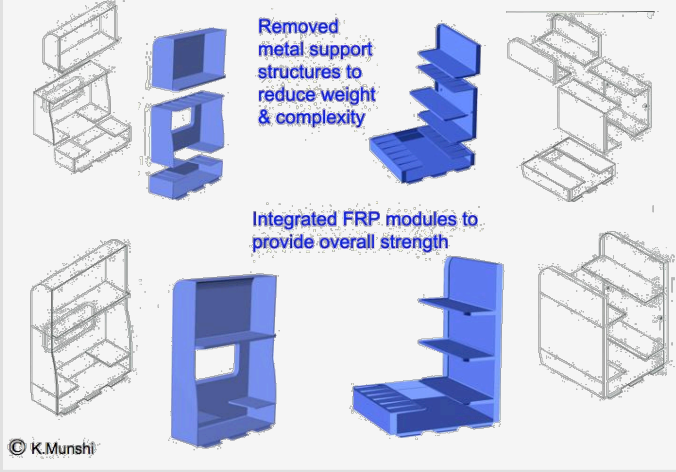

MODULAR FRP HOUSING

Rail Sleeper Coach

Interlocking Modules - No Steel Supports

Volume production (Factory built Units)

Corrosion resistant Light weight - saves fuel

Fast erection & assembly

Elegant & comfortable

A Sine-IITB Company

*Innovation
Development
Company*

CTech Labs Pvt Ltd

C-703, Vijay Vihar

Powai Mumbai – 400076

www.ctechlabs.in

info@ctechlabs.in

Case 2 3 Tier Sleeper Coach - Modular Construction

Integrating human, aesthetic & cultural factors with materials & Technology

3 Tier Sleeper Coach -
Prototype / Mechanisms

© K.Munshi