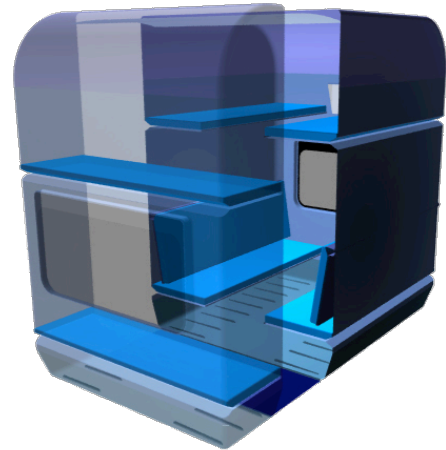

MODULAR FRP HOUSING

Rail Sleeper Coach

Interlocking Modules - No Steel Supports

Volume production (Factory built Units)

Corrosion resistant Light weight - saves fuel

Fast erection & assembly

Elegant & comfortable

A Sine-IITB Company

*Innovation
Development
Company*

CTech Labs Pvt Ltd

C-703, Vijay Vihar

Powai Mumbai – 400076

www.ctechlabs.in

info@ctechlabs.in

Case 2 3 Tier Sleeper Coach - Modular Construction