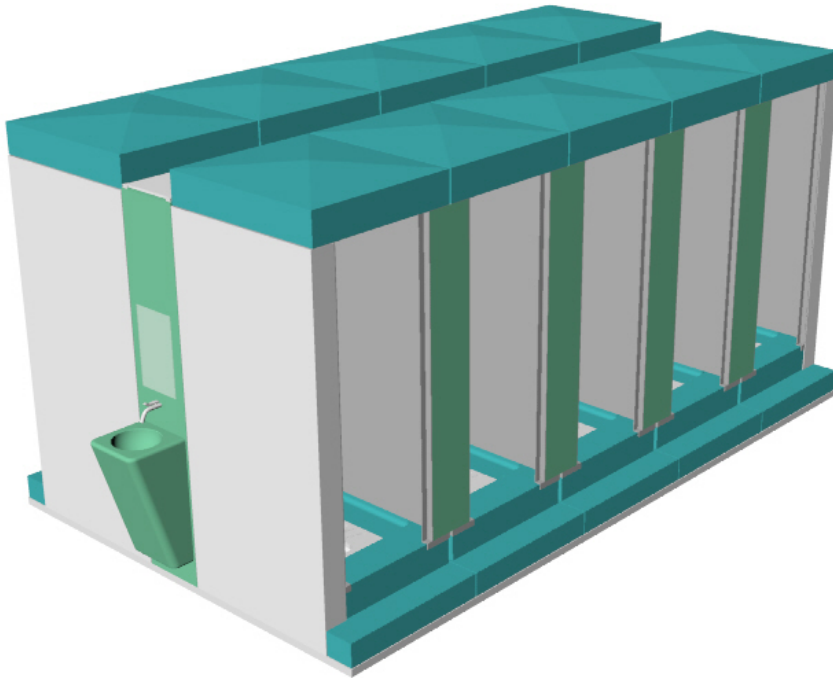

Modular Toilet Cluster

CTECH

A Sine-IITB Company

*Innovation
Development
Company*

CTech Labs Pvt Ltd
C-703, Vijay Vihar
Powai Mumbai – 400076
www.ctechlab.com
info@ctechlab.com

Toilet Cluster- Modules